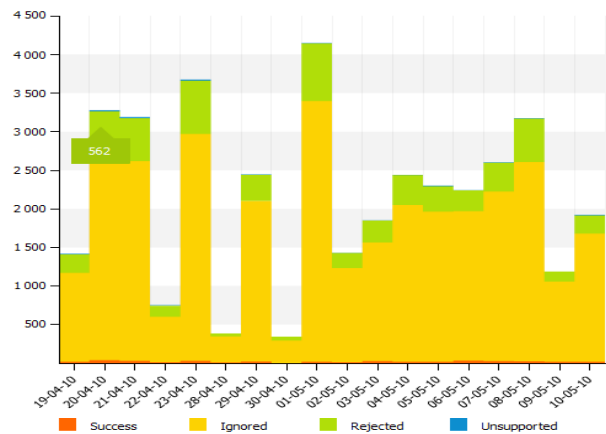

TextBlue Bluetooth Proximity Messaging Statistics

Networker:

Summary Graph – General Statistics

By positioning your cursor over the graph, you can see the following:

Total number of successful messages sent

Total number of rejected messages.

(These can either be physically rejected or accepted and then the recipient has moved out of the area)

Total number of unsupported devices

(Bluetooth headsets)

Summary Graph – Manufacturer Report

This shows a breakdown of successful messages received by manufacturer

The manufacturer statistics can be broken down further into handset type

Summary Graph – Positioning Reporting

Here you can see where the devices were in relation to the Networker, when they were contacted.

By positioning your cursor over the graph you can obtain further footfall details that have been recorded on an hourly basis:

- | | | |
|--------------|-----------|---------------|
| Midnight-1am | 1am-2am | 2am-3am |
| 3am-4am | 4am-5am | 5am-6am |
| 6am-7am | 7am-8am | 8am-9am |
| 9am-10am | 10am-11am | 11am-Noon |
| Noon-1pm | 1pm-2pm | 2pm-3pm |
| 3pm-4pm | 4pm-5pm | 5pm-6pm |
| 6pm-7pm | 7pm-8pm | 8pm-9pm |
| 9pm-10pm | 10pm-11pm | 11pm-Midnight |