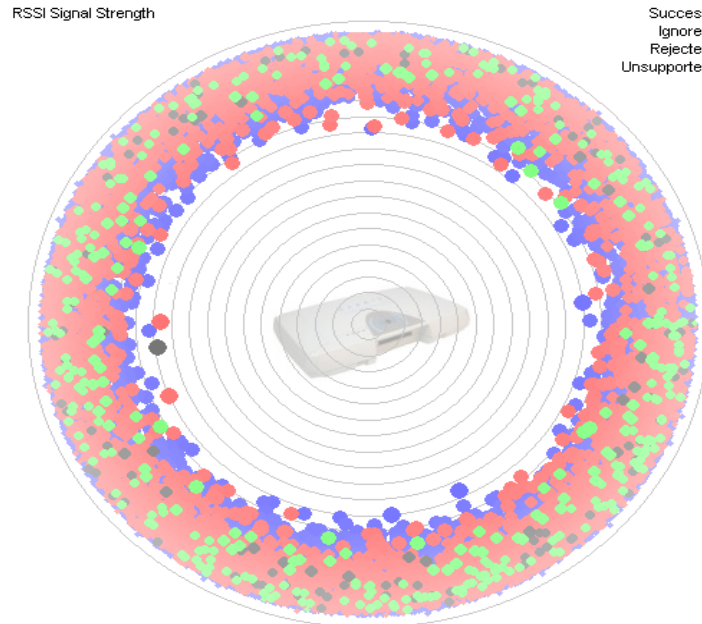

TextBlue Bluetooth Proximity Messaging Statistics

Networker:

Summary Graph – General Statistics

By positioning your cursor over the graph, you can see the following:

Total number of successful messages sent

Total number of rejected messages.

(These can either be physically rejected or accepted and then the recipient has moved out of the area)

Total number of unsupported devices

(Bluetooth headsets)

Summary Graph – Manufacturer Report

This shows a breakdown of successful messages received by manufacturer

The manufacturer statistics can be broken down further into handset type

Summary Graph – Positioning Reporting

Here you can see where the devices were in relation to the Networker, when they were contacted.

Summary Graph – Dwell Time Reports

Here you can see how many times handsets were in range

Summary Graph – Foot Fall Reports

This graph shows the total number of unique handsets in range at any given time