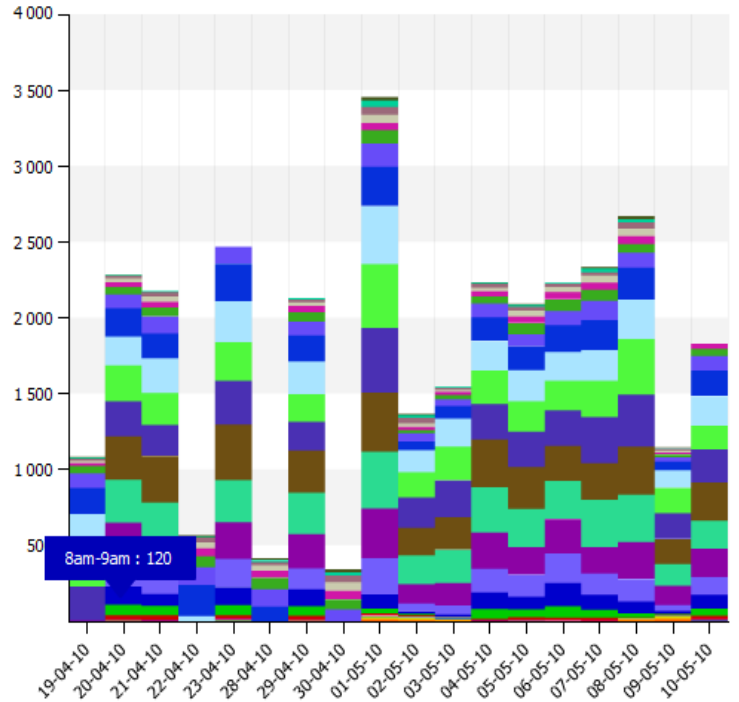

TextBlue Bluetooth Proximity Messaging Statistics

Networker:

Summary Graph – General Statistics

By positioning your cursor over the graph, you can see the following:

Total number of successful messages sent

This shows a breakdown of successful messages received by manufacturer

The manufacturer statistics can be broken down further into handset type

Summary Graph – Positioning Reporting

Here you can see where the devices were in relation to the Networker, when they were contacted.

Summary Graph – Dwell Time Reports

Here you can see how many times handsets were in range

Summary Graph – Foot Fall Reports

This graph shows the total number of unique handsets in range at any given time

By positioning your cursor over the graph you can obtain further footfall details that have been recorded on an hourly basis:

- | | | |
|--------------|-----------|---------------|
| Midnight-1am | 1am-2am | 2am-3am |
| 3am-4am | 4am-5am | 5am-6am |
| 6am-7am | 7am-8am | 8am-9am |
| 9am-10am | 10am-11am | 11am-Noon |
| Noon-1pm | 1pm-2pm | 2pm-3pm |
| 3pm-4pm | 4pm-5pm | 5pm-6pm |
| 6pm-7pm | 7pm-8pm | 8pm-9pm |
| 9pm-10pm | 10pm-11pm | 11pm-Midnight |