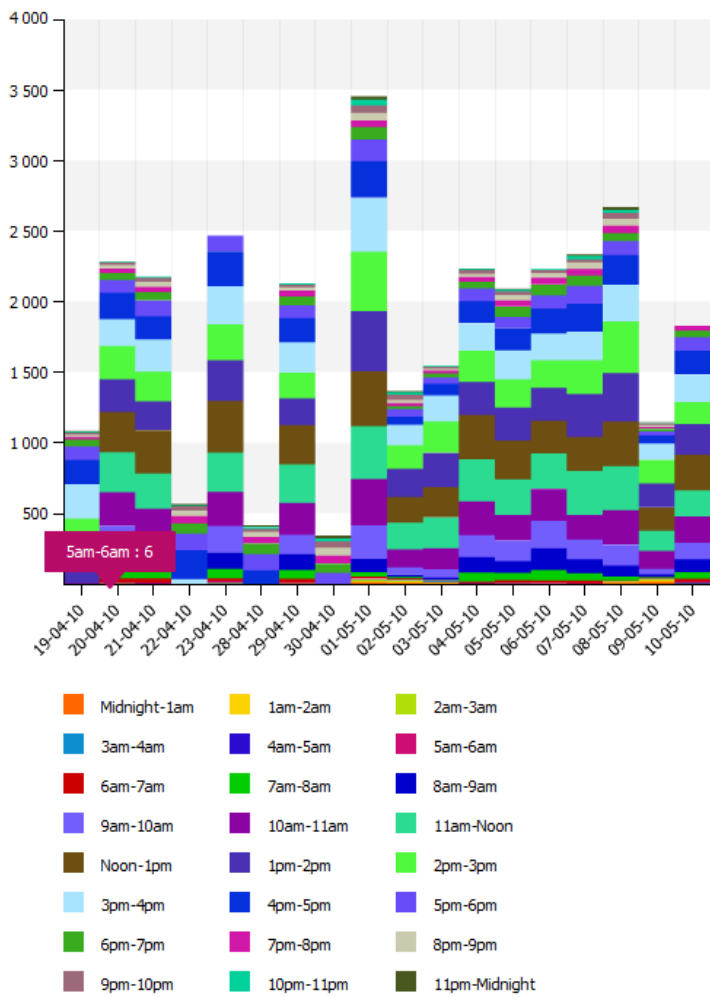

Summary Graph – Dwell Time Reports

Here you can see how many times handsets were in range

Summary Graph – Foot Fall Reports

This graph shows the total number of unique handsets in range at any given time

By positioning your cursor over the graph you can obtain further footfall details that have been recorded on an hourly basis:

- | | | |
|--------------|-----------|---------------|
| Midnight-1am | 1am-2am | 2am-3am |
| 3am-4am | 4am-5am | 5am-6am |
| 6am-7am | 7am-8am | 8am-9am |
| 9am-10am | 10am-11am | 11am-Noon |
| Noon-1pm | 1pm-2pm | 2pm-3pm |
| 3pm-4pm | 4pm-5pm | 5pm-6pm |
| 6pm-7pm | 7pm-8pm | 8pm-9pm |
| 9pm-10pm | 10pm-11pm | 11pm-Midnight |

- | | | |
|--------------|-----------|---------------|
| Midnight-1am | 1am-2am | 2am-3am |
| 3am-4am | 4am-5am | 5am-6am |
| 6am-7am | 7am-8am | 8am-9am |
| 9am-10am | 10am-11am | 11am-Noon |
| Noon-1pm | 1pm-2pm | 2pm-3pm |
| 3pm-4pm | 4pm-5pm | 5pm-6pm |
| 6pm-7pm | 7pm-8pm | 8pm-9pm |
| 9pm-10pm | 10pm-11pm | 11pm-Midnight |

- Midnight-1am
- 1am-2am
- 2am-3am
- 3am-4am
- 4am-5am
- 5am-6am
- 6am-7am
- 7am-8am
- 8am-9am
- 9am-10am
- 10am-11am
- 11am-Noon
- Noon-1pm
- 1pm-2pm
- 2pm-3pm
- 3pm-4pm
- 4pm-5pm
- 5pm-6pm
- 6pm-7pm
- 7pm-8pm
- 8pm-9pm
- 9pm-10pm
- 10pm-11pm
- 11pm-Midnight