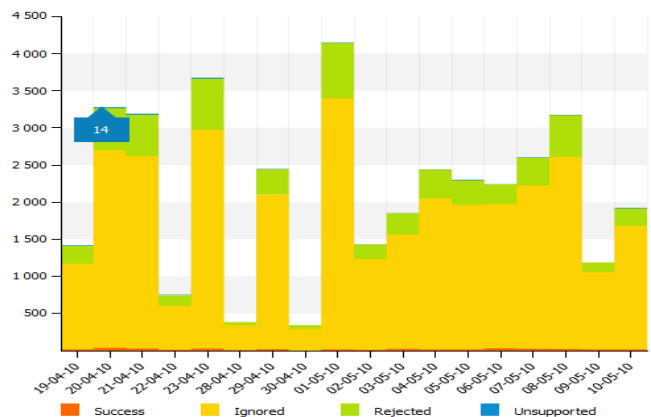

TextBlue Bluetooth Proximity Messaging Statistics

Networker:

Summary Graph – General Statistics

By positioning your cursor over the graph, you can see the following:

Total number of successful messages sent

Total number of rejected messages.

(These can either be physically rejected or accepted and then the recipient has moved out of the area)

Total number of unsupported devices

(Bluetooth headsets)

Summary Graph – Manufacturer Report

This shows a breakdown of successful messages received by manufacturer

The manufacturer statistics can be broken down further into handset type

Summary Graph – Positioning Reporting

Here you can see where the devices were in relation to the Networker, when they were contacted.