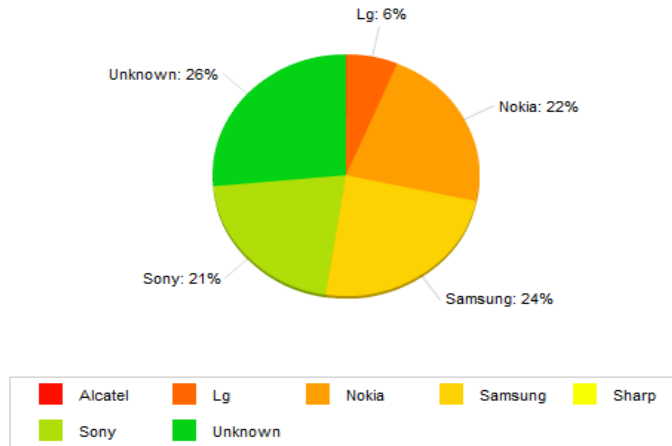

TextBlue Bluetooth Proximity Messaging Statistics

Networker:

Summary Graph – General Statistics

By positioning your cursor over the graph, you can see the following:

Total number of successful messages sent

Total number of rejected messages.

(These can either be physically rejected or accepted and then the recipient has moved out of the area)

Total number of unsupported devices

(Bluetooth headsets)

Summary Graph – Manufacturer Report

This shows a breakdown of successful messages received by manufacturer

The manufacturer statistics can be broken down further into handset type

Summary Graph – Positioning Reporting

Here you can see where the devices were in relation to the Networker, when they were contacted.