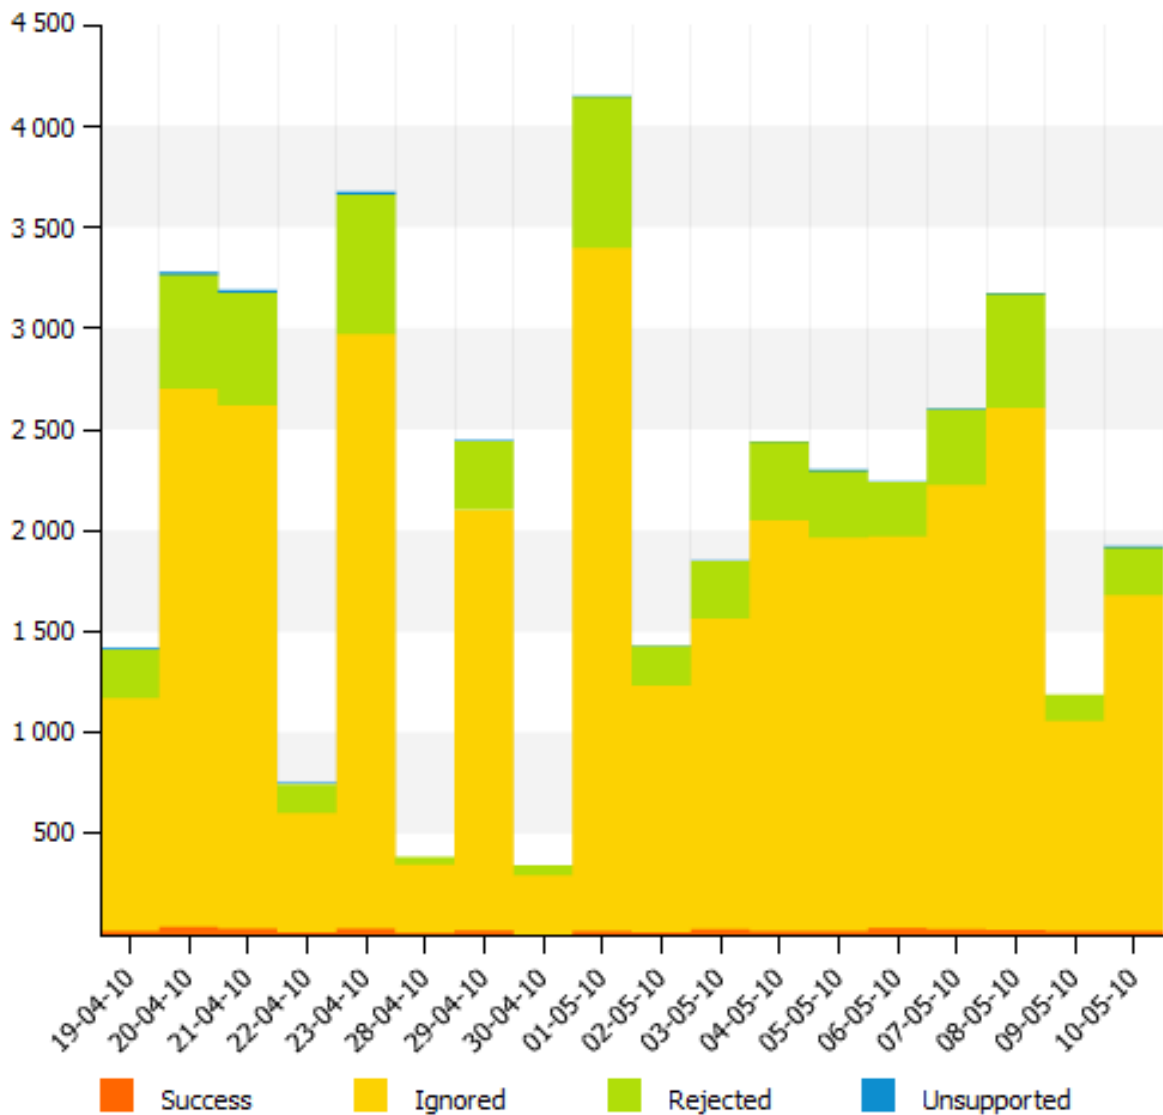

TextBlue Bluetooth Proximity Messaging Statistics

Networker:

Summary Graph – General Statistics

By positioning your cursor over the graph, you can see the following:

Total number of successful messages sent

Total number of rejected messages.

(These can either be physically rejected or accepted and then the recipient has moved out of the area)

Total number of unsupported devices

(Bluetooth headsets)

Summary Graph – Manufacturer Report

This shows a breakdown of successful messages received by manufacturer

The manufacturer statistics can be broken down further into handset type

Summary Graph – Positioning Reporting

Here you can see where the devices were in relation to the Networker, when they were contacted.

By positioning your cursor over the graph you can obtain further footfall details that have been recorded on an hourly basis:

- | | | |
|--------------|-----------|---------------|
| Midnight-1am | 1am-2am | 2am-3am |
| 3am-4am | 4am-5am | 5am-6am |
| 6am-7am | 7am-8am | 8am-9am |
| 9am-10am | 10am-11am | 11am-Noon |
| Noon-1pm | 1pm-2pm | 2pm-3pm |
| 3pm-4pm | 4pm-5pm | 5pm-6pm |
| 6pm-7pm | 7pm-8pm | 8pm-9pm |
| 9pm-10pm | 10pm-11pm | 11pm-Midnight |