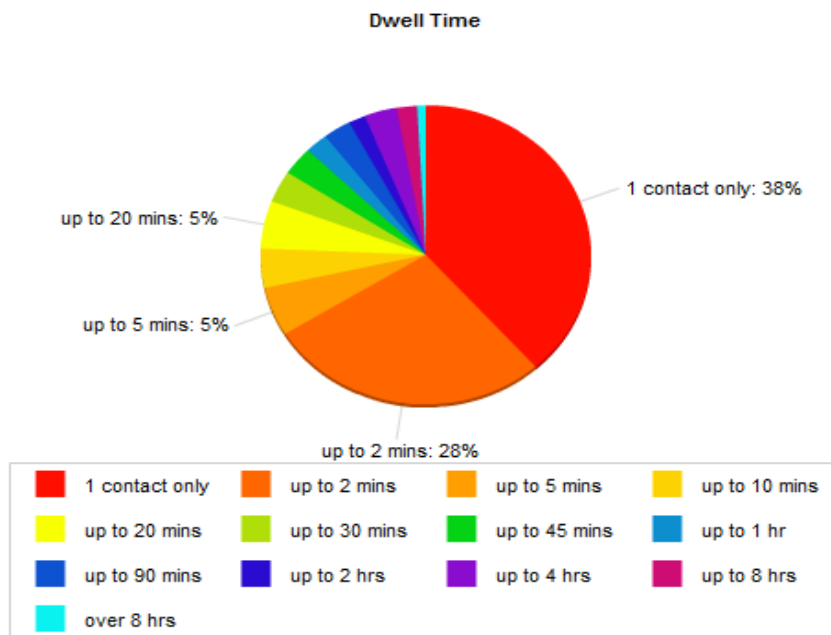

Total number of rejected messages.

(These can either be physically rejected or accepted and then the recipient has moved out of the area)

Total number of unsupported devices

(Bluetooth headsets)

Summary Graph – Manufacturer Report

This shows a breakdown of successful messages received by manufacturer

The manufacturer statistics can be broken down further into handset type

Summary Graph – Positioning Reporting

Here you can see where the devices were in relation to the Networker, when they were contacted.

Summary Graph – Dwell Time Reports

Here you can see how many times handsets were in range

Summary Graph – Foot Fall Reports

This graph shows the total number of unique handsets in range at any given time