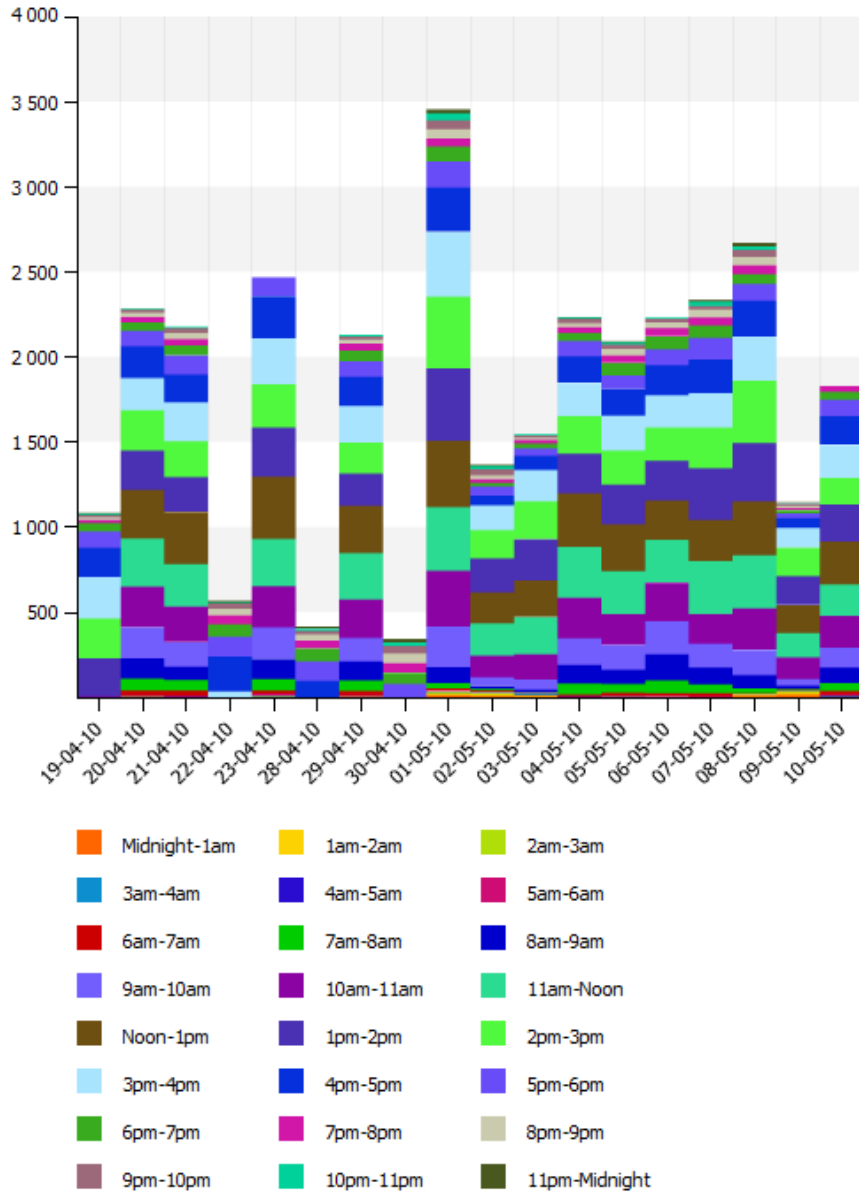

TextBlue Bluetooth Proximity Messaging Statistics

Networker:

Summary Graph – General Statistics

By positioning your cursor over the graph, you can see the following:

Total number of successful messages sent

This shows a breakdown of successful messages received by manufacturer

The manufacturer statistics can be broken down further into handset type

Summary Graph – Positioning Reporting

Here you can see where the devices were in relation to the Networker, when they were contacted.

Summary Graph – Dwell Time Reports

Here you can see how many times handsets were in range

Summary Graph – Foot Fall Reports

This graph shows the total number of unique handsets in range at any given time

By positioning your cursor over the graph you can obtain further footfall details that have been recorded on an hourly basis:

- | | | |
|--------------|-----------|---------------|
| Midnight-1am | 1am-2am | 2am-3am |
| 3am-4am | 4am-5am | 5am-6am |
| 6am-7am | 7am-8am | 8am-9am |
| 9am-10am | 10am-11am | 11am-Noon |
| Noon-1pm | 1pm-2pm | 2pm-3pm |
| 3pm-4pm | 4pm-5pm | 5pm-6pm |
| 6pm-7pm | 7pm-8pm | 8pm-9pm |
| 9pm-10pm | 10pm-11pm | 11pm-Midnight |