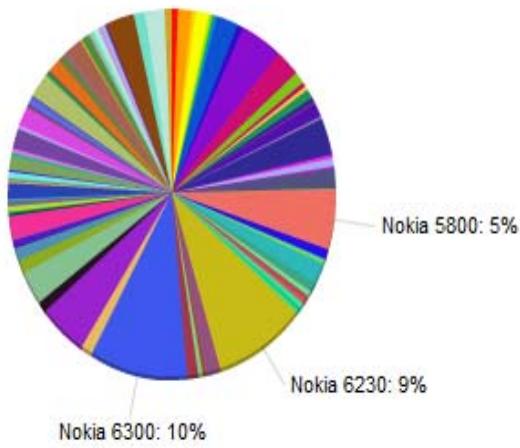

TextBlue Bluetooth Proximity Messaging Statistics

Networker:

Summary Graph – General Statistics

By positioning your cursor over the graph, you can see the following:

Total number of successful messages sent

Total number of rejected messages.

(These can either be physically rejected or accepted and then the recipient has moved out of the area)

Total number of unsupported devices

(Bluetooth headsets)

Summary Graph – Manufacturer Report

This shows a breakdown of successful messages received by manufacturer

The manufacturer statistics can be broken down further into handset type

Summary Graph – Positioning Reporting

Here you can see where the devices were in relation to the Networker, when they were contacted.