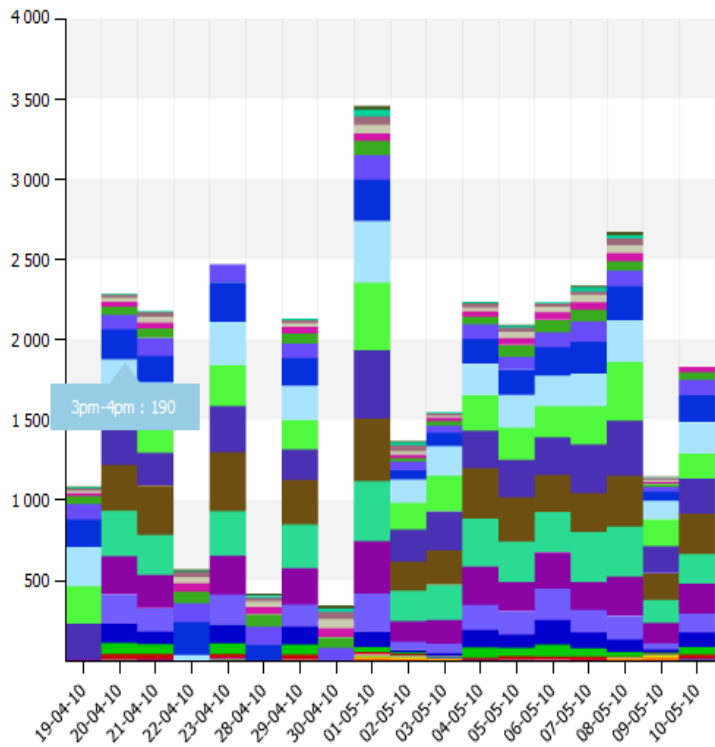

- Midnight-1am
- 1am-2am
- 2am-3am
- 3am-4am
- 4am-5am
- 5am-6am
- 6am-7am
- 7am-8am
- 8am-9am
- 9am-10am
- 10am-11am
- 11am-Noon
- Noon-1pm
- 1pm-2pm
- 2pm-3pm
- 3pm-4pm
- 4pm-5pm
- 5pm-6pm
- 6pm-7pm
- 7pm-8pm
- 8pm-9pm
- 9pm-10pm
- 10pm-11pm
- 11pm-Midnight

- Midnight-1am
- 1am-2am
- 2am-3am
- 3am-4am
- 4am-5am
- 5am-6am
- 6am-7am
- 7am-8am
- 8am-9am
- 9am-10am
- 10am-11am
- 11am-Noon
- Noon-1pm
- 1pm-2pm
- 2pm-3pm
- 3pm-4pm
- 4pm-5pm
- 5pm-6pm
- 6pm-7pm
- 7pm-8pm
- 8pm-9pm
- 9pm-10pm
- 10pm-11pm
- 11pm-Midnight