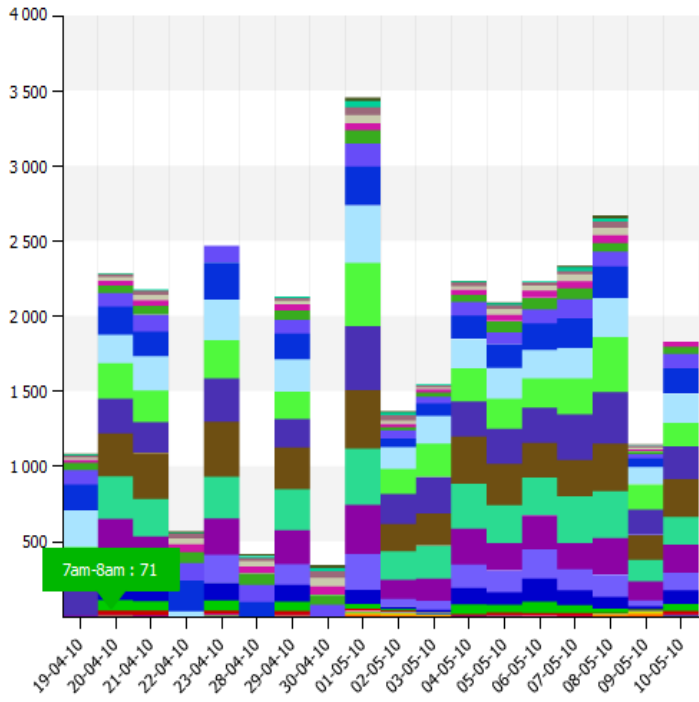

TextBlue Bluetooth Proximity Messaging Statistics

Networker:

Summary Graph – General Statistics

By positioning your cursor over the graph, you can see the following:

Total number of successful messages sent

This shows a breakdown of successful messages received by manufacturer

The manufacturer statistics can be broken down further into handset type

Summary Graph – Positioning Reporting

Here you can see where the devices were in relation to the Networker, when they were contacted.

Summary Graph – Dwell Time Reports

Here you can see how many times handsets were in range

Summary Graph – Foot Fall Reports

This graph shows the total number of unique handsets in range at any given time

By positioning your cursor over the graph you can obtain further footfall details that have been recorded on an hourly basis:

- | | | |
|--------------|-----------|---------------|
| Midnight-1am | 1am-2am | 2am-3am |
| 3am-4am | 4am-5am | 5am-6am |
| 6am-7am | 7am-8am | 8am-9am |
| 9am-10am | 10am-11am | 11am-Noon |
| Noon-1pm | 1pm-2pm | 2pm-3pm |
| 3pm-4pm | 4pm-5pm | 5pm-6pm |
| 6pm-7pm | 7pm-8pm | 8pm-9pm |
| 9pm-10pm | 10pm-11pm | 11pm-Midnight |