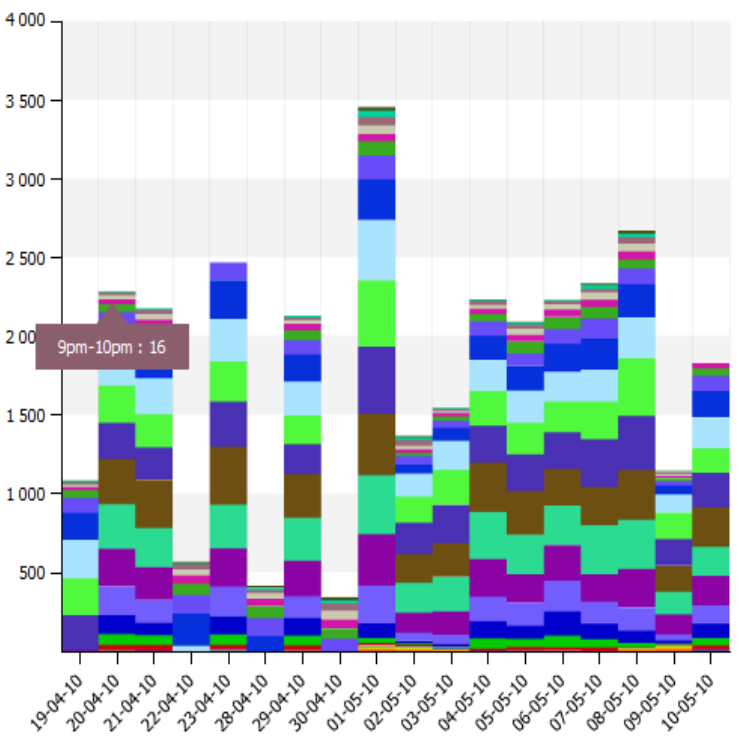

- Midnight-1am
- 1am-2am
- 2am-3am
- 3am-4am
- 4am-5am
- 5am-6am
- 6am-7am
- 7am-8am
- 8am-9am
- 9am-10am
- 10am-11am
- 11am-Noon
- Noon-1pm
- 1pm-2pm
- 2pm-3pm
- 3pm-4pm
- 4pm-5pm
- 5pm-6pm
- 6pm-7pm
- 7pm-8pm
- 8pm-9pm
- 9pm-10pm
- 10pm-11pm
- 11pm-Midnight

- Midnight-1am
- 1am-2am
- 2am-3am
- 3am-4am
- 4am-5am
- 5am-6am
- 6am-7am
- 7am-8am
- 8am-9am
- 9am-10am
- 10am-11am
- 11am-Noon
- Noon-1pm
- 1pm-2pm
- 2pm-3pm
- 3pm-4pm
- 4pm-5pm
- 5pm-6pm
- 6pm-7pm
- 7pm-8pm
- 8pm-9pm
- 9pm-10pm
- 10pm-11pm
- 11pm-Midnight