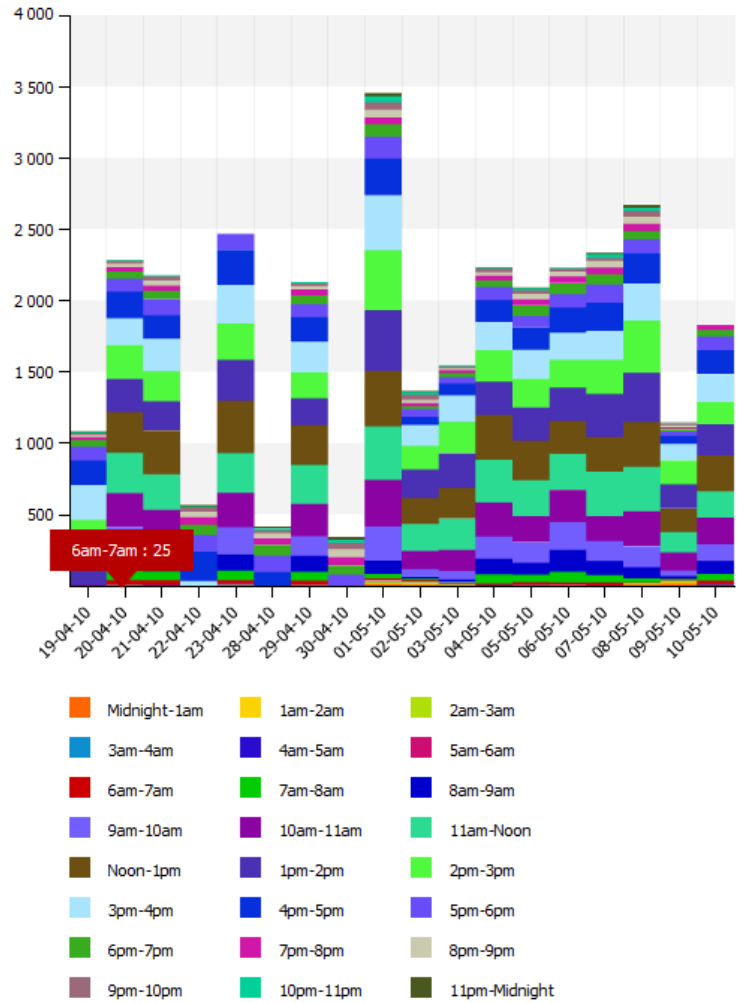

This shows a breakdown of successful messages received by manufacturer

The manufacturer statistics can be broken down further into handset type

Summary Graph – Positioning Reporting

Here you can see where the devices were in relation to the Networker, when they were contacted.

Summary Graph – Dwell Time Reports

Here you can see how many times handsets were in range

Summary Graph – Foot Fall Reports

This graph shows the total number of unique handsets in range at any given time

By positioning your cursor over the graph you can obtain further footfall details that have been recorded on an hourly basis:

- | | | |
|--------------|-----------|---------------|
| Midnight-1am | 1am-2am | 2am-3am |
| 3am-4am | 4am-5am | 5am-6am |
| 6am-7am | 7am-8am | 8am-9am |
| 9am-10am | 10am-11am | 11am-Noon |
| Noon-1pm | 1pm-2pm | 2pm-3pm |
| 3pm-4pm | 4pm-5pm | 5pm-6pm |
| 6pm-7pm | 7pm-8pm | 8pm-9pm |
| 9pm-10pm | 10pm-11pm | 11pm-Midnight |

- | | | |
|--------------|-----------|---------------|
| Midnight-1am | 1am-2am | 2am-3am |
| 3am-4am | 4am-5am | 5am-6am |
| 6am-7am | 7am-8am | 8am-9am |
| 9am-10am | 10am-11am | 11am-Noon |
| Noon-1pm | 1pm-2pm | 2pm-3pm |
| 3pm-4pm | 4pm-5pm | 5pm-6pm |
| 6pm-7pm | 7pm-8pm | 8pm-9pm |
| 9pm-10pm | 10pm-11pm | 11pm-Midnight |