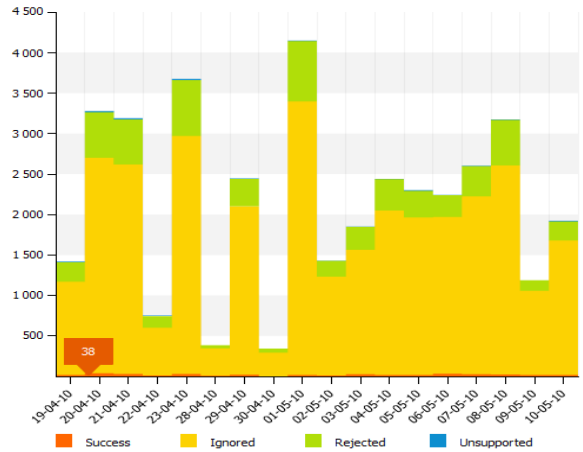

TextBlue Bluetooth Proximity Messaging Statistics

Networker:

Summary Graph – General Statistics

By positioning your cursor over the graph, you can see the following:

Total number of successful messages sent

Total number of rejected messages.

(These can either be physically rejected or accepted and then the recipient has moved out of the area)

Total number of unsupported devices

(Bluetooth headsets)

Summary Graph – Manufacturer Report

This shows a breakdown of successful messages received by manufacturer

The manufacturer statistics can be broken down further into handset type

Summary Graph – Positioning Reporting

Here you can see where the devices were in relation to the Networker, when they were contacted.

By positioning your cursor over the graph you can obtain further footfall details that have been recorded on an hourly basis:

- | | | |
|--------------|-----------|---------------|
| Midnight-1am | 1am-2am | 2am-3am |
| 3am-4am | 4am-5am | 5am-6am |
| 6am-7am | 7am-8am | 8am-9am |
| 9am-10am | 10am-11am | 11am-Noon |
| Noon-1pm | 1pm-2pm | 2pm-3pm |
| 3pm-4pm | 4pm-5pm | 5pm-6pm |
| 6pm-7pm | 7pm-8pm | 8pm-9pm |
| 9pm-10pm | 10pm-11pm | 11pm-Midnight |